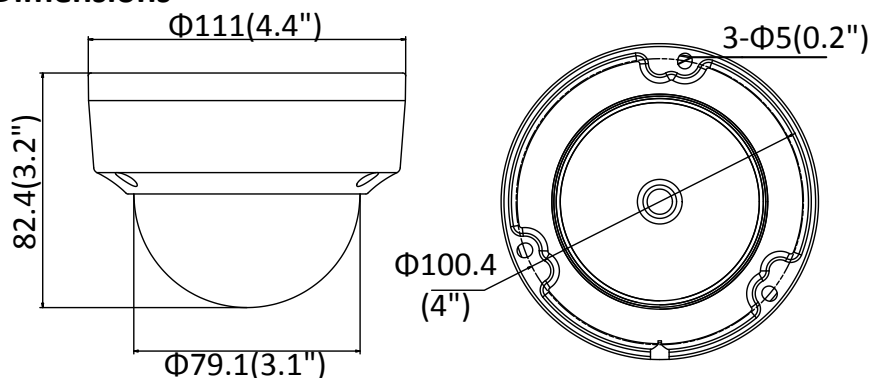

Dimensions

Unit: mm

Accessories

DS-1259ZJ

DS-1272ZJ-110

DS-1272ZJ-110B

DS-1271ZJ-110

DS-1280ZJ-DM18

DS-1276ZJ

DS-1275ZJ

DS-1250ZJ

Distributed by